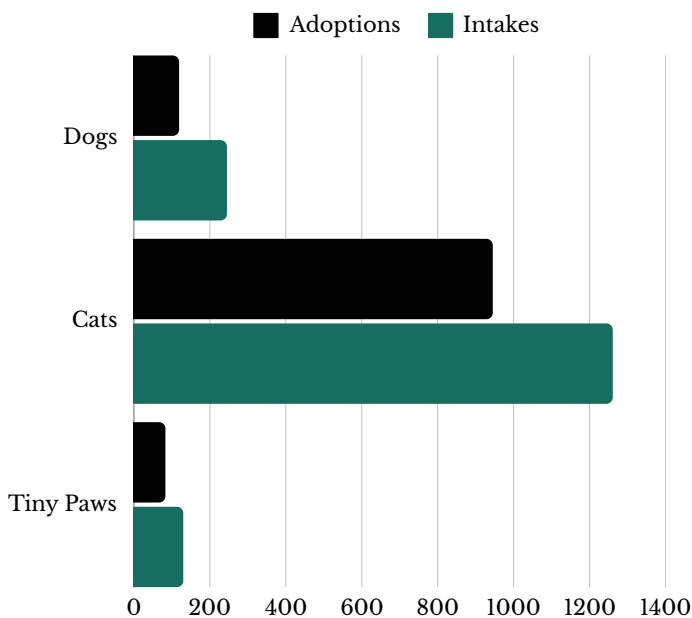

INTAKES & ADOPTIONS

1636

TOTAL INTAKES

Our intake numbers will always differ from our adoption numbers.

We saw a slight increase in intakes over last year.

The PEI Humane Society takes in many more animals each year than those that enter our adoption program. Stray animals, those needing emergency housing, or those brought to us through Animal Protection are all included in our day-to-day work and spend time in our care.

1147

TOTAL ADOPTIONS

We saw over 100 additional animals adopted this year!

Thanks to an increase in animal intakes outside of our adoption program (Animal Protection, stray animals, etc), space at the shelter was limited for longer periods of time.

This is why, for example, we saw 245 dog intakes and only 119 adoptions. These numbers are mostly inclusive of stray animals and those involved in animal protection cases.

LENGTH OF STAY

Our Foster-to-Adopt program is helping shelter operations move more smoothly